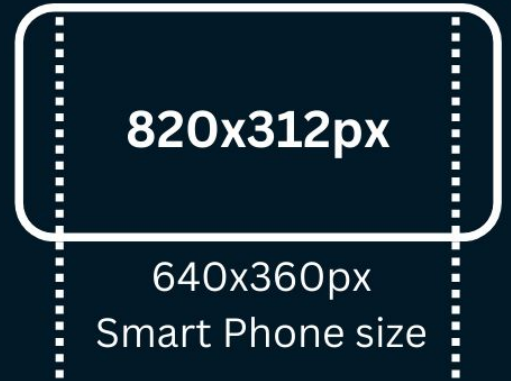

## Banner

**2560x1440px**

1235\*338px

Smart Phone size

## Header Photo

**1500x1500px**

## Profile Photo

**180x180px**

Upload a square image

## Profile Cover

**820x312px**

640x360px

Smart Phone size